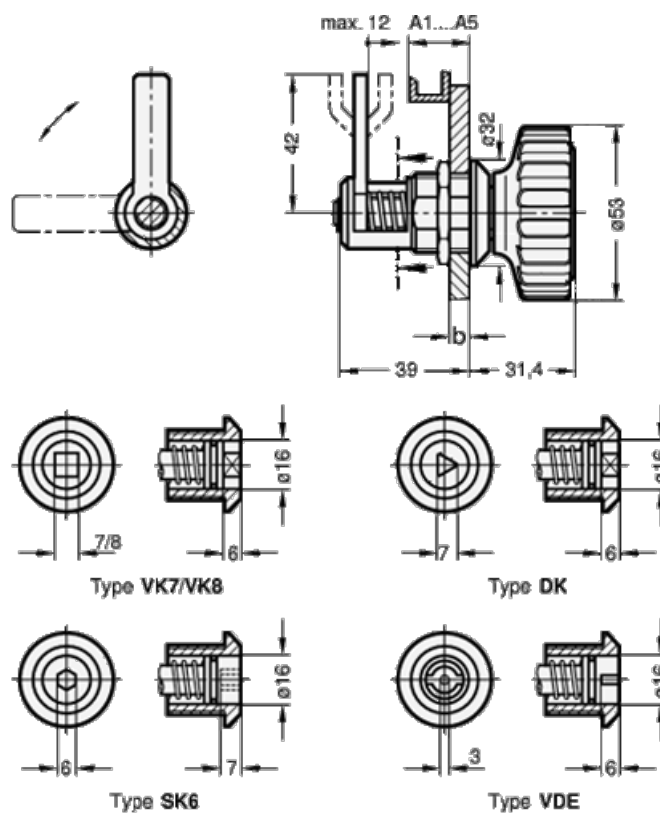

Data Sheet

Article number: 201161VK7A5

Description: E+G Door lock GN 116.1-VK7-A5
VK7 with square spindle A/F7

Measures

b max = 12
Door + frame thickness = 34-46